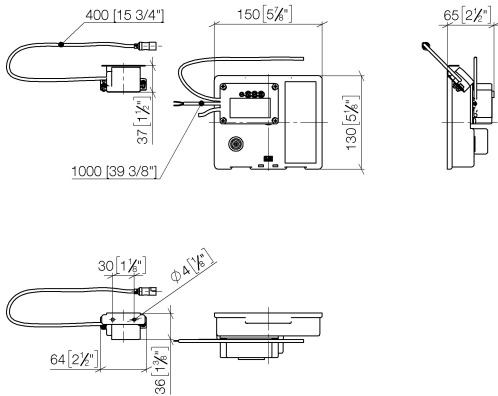

**Required miscellaneous**

**eSET Touchfree Basin mixer without temperature setting for combining with wall-mounted fittings -**

- min. recess depth 90 mm
- max. recess depth 125 mm

35 743 970 90

**Required miscellaneous**

**eSET Touchfree Basin mixer without temperature setting for combining with free-standing fittings -**

35 742 970 90

**Recommended miscellaneous**

**Extension for Touchfree 500 mm - 12 765 970 90**

ST 010 204 4882  
mm [inches]

**eSET Touchfree Basin mixer without pop-up waste without temperature setting  
- Chrome**

TARA

ST 010 204 4882

Fits: TARA, META

- 190mm projection
- fixed spout
- circular, air-enriched flow
- hole diameter 40 mm
- rosette Ø 60 mm
- 1/2" connection
- plug-link mounting
- max. flow 7 l/min
- lead-free
- This product can help a building meet the requirements of Green Building Rating Systems, e.g. LEED®, BREEAM®, DGNB

**Recommended miscellaneous**

**Concealed wall elbow -**

35 085 970 90

- max. recess depth 163 mm
- min. recess depth 90 mm

eSET Touchfree Basin mixer without pop-up waste without temperature setting  
- Chrome