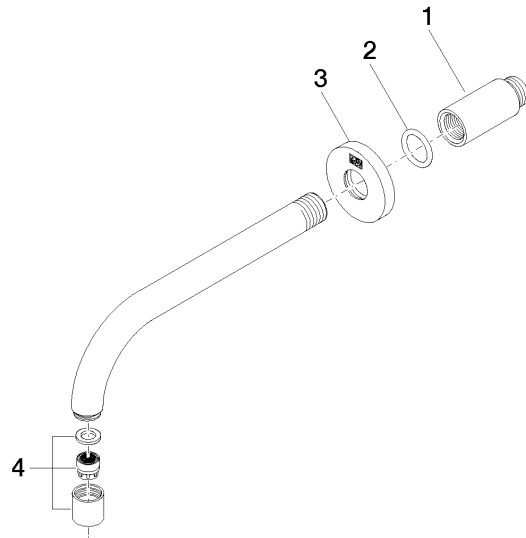

**eSET Touchfree Basin mixer without pop-up waste without temperature setting  
- Chrome**

TARA

ST 010 204 4882

Fits: TARA, META

- 190mm projection
- fixed spout
- circular, air-enriched flow
- hole diameter 40 mm
- rosette Ø 60 mm
- 1/2" connection
- plug-link mounting
- max. flow 7 l/min
- lead-free
- This product can help a building meet the requirements of Green Building Rating Systems, e.g. LEED®, BREEAM®, DGNB

**Recommended miscellaneous**

**Concealed wall elbow -**

35 085 970 90

- max. recess depth 163 mm
- min. recess depth 90 mm

eSET Touchfree Basin mixer without pop-up waste without temperature setting  
- Chrome

---

TARA

ST 010 204 4882

ST 010 204 4882  
mm [inches]

**Flow rate chart**

**Certificates**

WRAS\_1811020. LGA\_29119.

### Spare parts list

No.	Item Number	Name	Quantity used	Delivery time
1	09 24 03 081 10 90	extension	1	2
2	90 14 10 026 00 90	seal	1	2
3	09 27 22 503-00	rosette	1	10
4	90 23 01 019 00-00	aerator	1	10