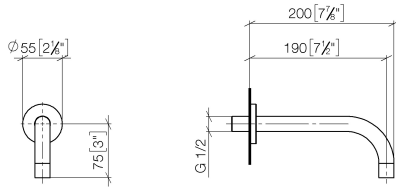

**eSET Touchfree Basin mixer without pop-up waste without temperature setting  
- Chrome**

TARA

ST 010 204 4882

Fits: TARA, META

- 190mm projection
- fixed spout
- circular, air-enriched flow
- hole diameter 40 mm
- rosette Ø 60 mm
- 1/2" connection
- plug-link mounting
- max. flow 7 l/min
- lead-free
- This product can help a building meet the requirements of Green Building Rating Systems, e.g. LEED®, BREEAM®, DGNB

**Recommended miscellaneous**

**Concealed wall elbow -**

35 085 970 90

- max. recess depth 163 mm
- min. recess depth 90 mm

eSET Touchfree Basin mixer without pop-up waste without temperature setting  
- Chrome

---

TARA

ST 010 204 4882

ST 010 204 4882  
mm [inches]

**Flow rate chart**

**Certificates**

WRAS\_1811020. LGA\_29119.