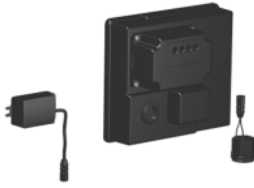

**eSET Touchfree Basin mixer without pop-up waste without temperature setting  
- Chrome**

TARA

ST 010 204 4882

Fits: TARA, META

- 190mm projection
- fixed spout
- circular, air-enriched flow
- hole diameter 40 mm
- rosette Ø 60 mm
- 1/2" connection
- plug-link mounting
- max. flow 7 l/min
- lead-free
- automatic hygiene flush
- suitable for thermal disinfection
- adjustable follow-up time
- high-frequency sensors with self-calibration
- magnetic valve
- 100-240 V AC / 12 V DC, 50-60 Hz, 18 W power supply unit, incl. country-specific adapter set
- This product can help a building meet the requirements of Green Building Rating Systems, e.g. LEED®, BREEAM®, DGNB

**Individual components of this set**

You need the following components for this set

1x 42 766 970 90

1x 13 800 882-00

eSET Touchfree Basin mixer without pop-up waste without temperature setting  
- Chrome

---

TARA

ST 010 204 4882

**eSET Touchfree Basin mixer without pop-up waste without temperature setting  
- Chrome**

TARA

ST 010 204 4882

Fits: IMO, LULU, MADISON, MEM, TARA, CL.1, LISSÉ, VAIA, META, CYO

- automatic hygiene flush
  - suitable for thermal disinfection
  - adjustable follow-up time
  - high-frequency sensors with self-calibration
  - magnetic valve
  - 100-240 V AC / 12 V DC, 50-60 Hz, 18 W power supply unit, incl. country-specific adapter set
- Cannot be combined with basins in conducting materials (e.g. steel, river stone).  
Cannot be combined with basins that have a closing drain.**  
**ATTENTION: Separate terms and conditions for electronic articles are applicable.**

Cannot be combined with basins in conducting materials (e.g. steel, river stone).

Cannot be combined with basins that have a closing drain.

ATTENTION: Separate terms and conditions for electronic articles are applicable.